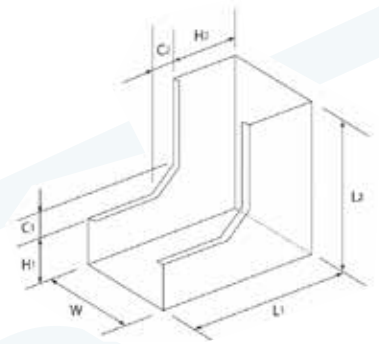

**T-SHAPE**

**TABLE OF PRODUCT STANDARD**

√ In addition to listed specs, we tailor designs to fit customer needs.  
Contact for details.

**FLAT LID**

**COVER LID**

Product code	Width (mm)	Height (mm)	Length (mm)	C
D1510	150	100	150	100
D1020	200	100	150	100
D2015	200	150	150	100
D3015	300	150	150	150
D3020	300	200	150	150
D4020	400	200	150	200
D4030	400	300	150	200
D5020	500	200	150	200
D5030	500	300	150	200
D6020	600	200	150	200
D6030	600	300	150	200

CONDUIT BODIES

PLASTIC FITTINGS

PULICA FITTINGS

### TABLE OF PRODUCT STANDARD

√ In addition to listed specs, we tailor designs to fit customer needs.  
Contact for details.

Product code	Width (mm)	Height (mm)	Length (mm)	C
D1510	150	100	150	100
D2010	200	100	150	100
D2015	200	150	150	100
D3015	300	150	150	150
D3020	300	200	150	150
D4020	400	200	150	200
D4030	400	300	150	200
D5020	500	200	150	200
D5030	500	300	150	200
D6020	600	200	150	200
D6030	600	300	150	200