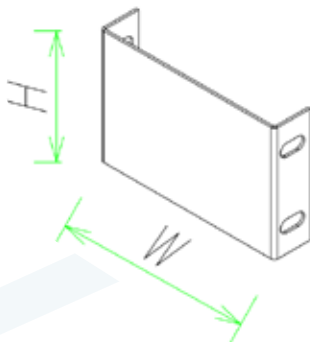

- PULL BOX
- CABLE DUCT
- CABLE LADDER
- STEEL CONDUIT
- FLEXIBLE CONDUIT
- CONDUIT FITTINGS
- FLEXIBLE CONDUIT FITTINGS
- STEEL BOX
- CONDUIT BODIES
- PLASTIC FITTINGS
- PULICA FITTINGS

**CONNECTOR**

**TABLE OF PRODUCT STANDARD**

√ In addition to listed specs, we tailor designs to fit customer needs. Contact for details.

Product code	Width (mm)	Height (mm)
D1510	145	90
D2010	195	90
D2015	195	140
D3015	295	140
D3020	295	190
D4020	395	190
D4030	395	290
D5020	495	190
D5030	495	290
D6020	595	190
D6030	595	290

**STOP-END**

**TABLE OF PRODUCT STANDARD**

√ In addition to listed specs, we tailor designs to fit customer needs. Contact for details.

Product code	Width (mm)	Height (mm)
D1510	145	95
D2010	195	95
D2015	195	145
D3015	295	145
D0302	295	195
D4020	395	195
D4030	395	295
D5020	495	195
D5030	495	295
D6020	595	195
D6030	595	295