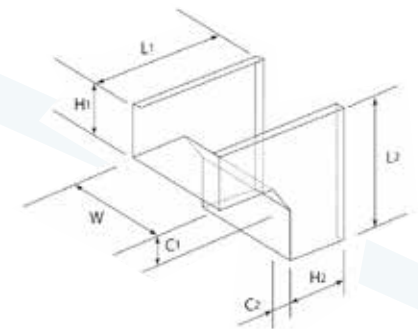

### TABLE OF PRODUCT STANDARD

√ In addition to listed specs, we tailor designs to fit customer needs.  
Contact for details.

Product code	Width (mm)	Height (mm)	Length (mm)	C
D1510	150	100	150	100
D2010	200	100	150	100
D2015	200	150	150	100
D3015	300	150	150	150
D3020	300	200	150	150
D4020	400	200	150	200
D4030	400	300	150	200
D5020	500	200	150	200
D5030	500	300	150	200
D6020	600	200	150	200
D6030	600	300	150	200

FLAT LID

COVER LID