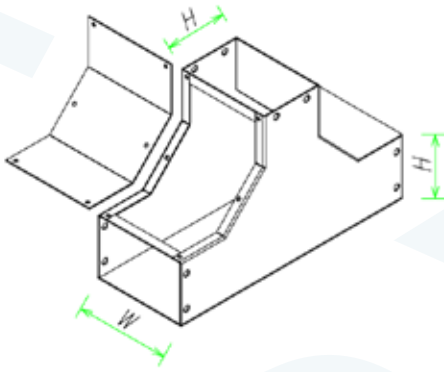

STAND-UP T-SHAPE

TABLE OF PRODUCT STANDARD

√ In addition to listed specs, we tailor designs to fit customer needs.
Contact for details.