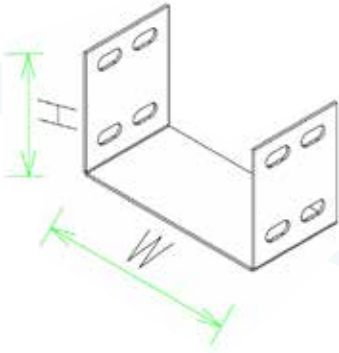

### TABLE OF PRODUCT STANDARD

√ In addition to listed specs, we tailor designs to fit customer needs.  
Contact for details.

Product code	Width (mm)	Height (mm)	Length (mm)
D1510	150	100	200
D2010	200	100	200
D2015	200	150	200
D3015	300	150	200
D3020	300	200	200
D4020	400	200	200
D4030	400	300	200
D5020	500	200	200
D5030	500	300	200
D6020	600	200	200
D6030	600	300	200

- PULL BOX
- CABLE DUCT
- CABLE LADDER
- STEEL CONDUIT
- FLEXIBLE CONDUIT
- CONDUIT FITTINGS
- FLEXIBLE CONDUIT FITTINGS
- STEEL BOX
- CONDUIT BODIES
- PLASTIC FITTINGS
- PULICA FITTINGS

**CONNECTOR**

**TABLE OF PRODUCT STANDARD**

√ In addition to listed specs, we tailor designs to fit customer needs. Contact for details.

Product code	Width (mm)	Height (mm)
D1510	145	90
D2010	195	90
D2015	195	140
D3015	295	140
D3020	295	190
D4020	395	190
D4030	395	290
D5020	495	190
D5030	495	290
D6020	595	190
D6030	595	290